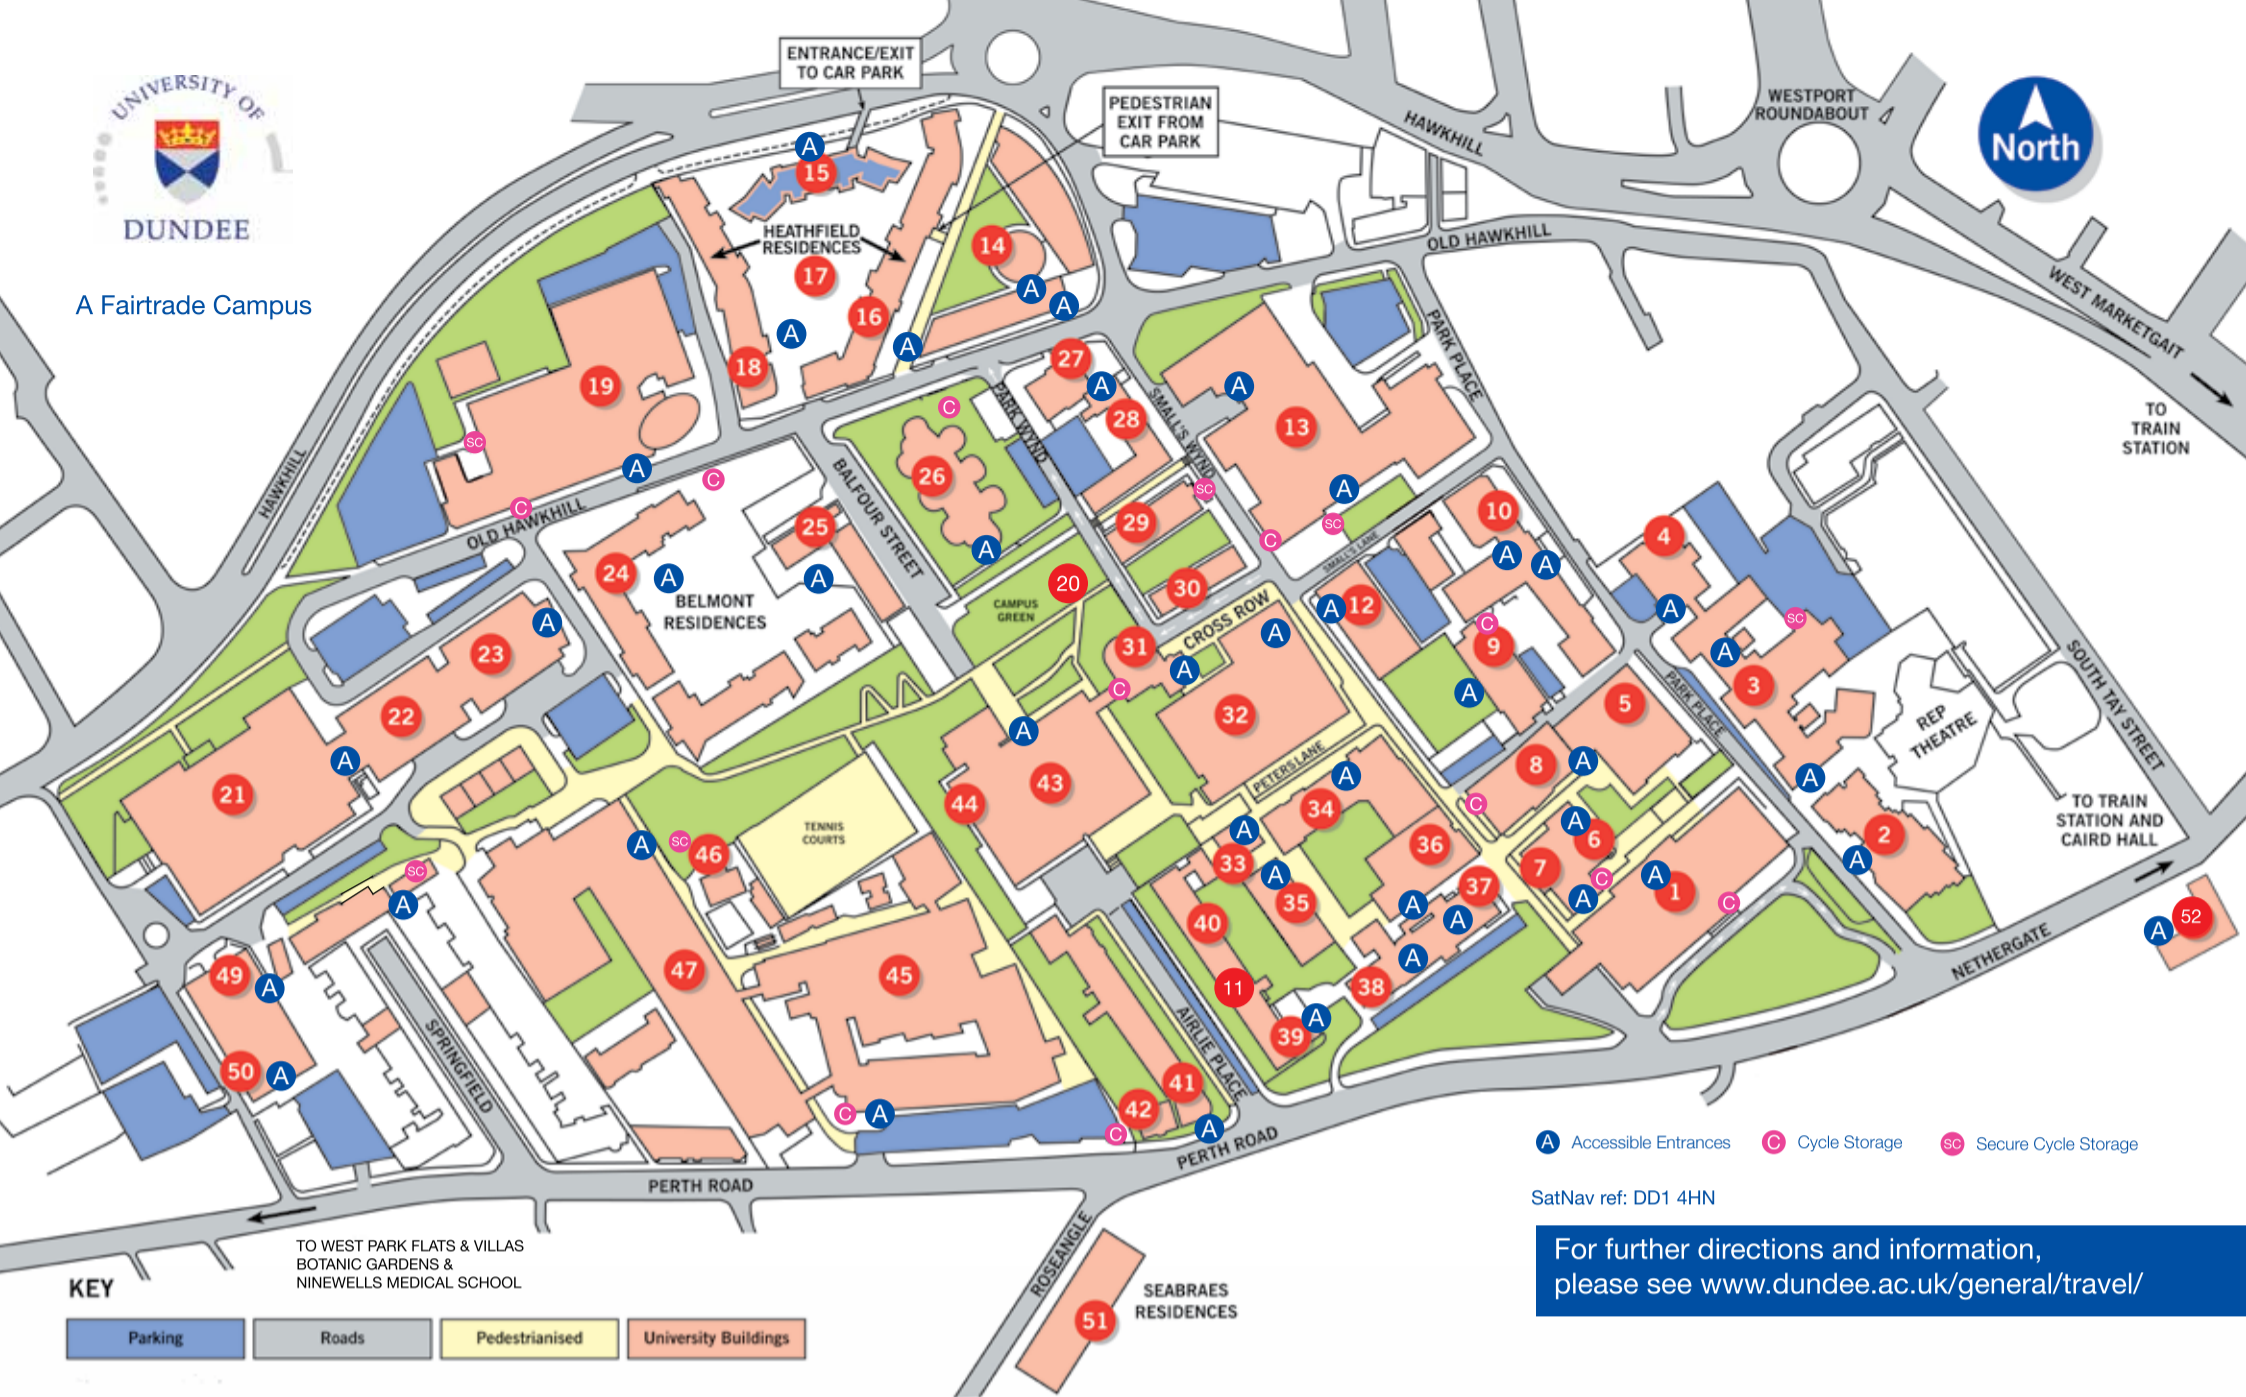

A Fairtrade Campus

A Accessible Entrances C Cycle Storage SC Secure Cycle Storage

SatNav ref: DD1 4HN

For further directions and information, please see www.dundee.ac.uk/general/travel/

Academic Skills (incl. English Language)	Cross Row	30	Enterprise Gym	Cross Row	30	Nursery	44
Accommodation (see Student Residences)			Environmental Science	Tower Building	1	Nursing and Midwifery (City Campus) (incl. School Office)	40
Accounting and Finance	1 Perth Road	37	Estates and Buildings	Scrymgeour Building	3	Nursing and Midwifery (Fife Campus)	see area map
Admissions and Student Recruitment	2 Airlie Place	41	European Documentation Centre		12	Occupational Health	Cross Row 30
Alumni & Development	Tower Building	1	Ewing Building	1 Airlie Place	39	Officer Training Corps	27
American Studies	Tower Building	1	Exams, Fees, Graduation	Admissions & Student Recruitment	41	Old Medical School	8
Architecture	Matthew Building	47	Exchanges (Erasmus/TSE) Resource Room	Crawford Building	45	Old Technical Institute	7
Archive and Information Studies (Centre for)	Tower Building	1	Exhibitions Department	Matthew Building	47	Peters Building	33
Arts & Social Sciences Postgraduate Centre	College Hall	6	External Relations	Tower Building	1	Peer Connections	DUSA 43
Belmont Flats		24	Finance Office	Tower Building	1	Philosophy	Tower Building 1
Belmont Tower		25	Fleming Gym Building		36	Playing Fields	see area map
Biological Sciences Institute		49	Forensic and Legal Medicine	Fleming Gym Building	36	Politics	Tower Building 1
Bonar Hall		2	Frankland Building		9	Press Office	Tower Building 1
Bookshop	John Smith's Uni Book Shop	16	Fulton Building		13	Principal's Office	Tower Building 1
Botanic Garden	see area map		Geography	Tower Building	1	Procurement Office	Tower Building 1
Business School Office	1 Perth Road	37	Graduate School of Natural Resources Law, Policy & Management School Office	Carnegie Building	5	Psychology (incl. School Office)	Scrymgeour Building 3
Campus Green		20	Harris Building		34	Quality Assurance	Tower Building 1
Campus Shops	Premier Shop	7	Health Service	Cross Row	30	Queen Mother Building	26
	Premier Shop	43	Heathfield Multi-Level Car Park		15	Reception	Tower Building 1
	Art Materials Shop	45	Heathfield Residences		17	Registry	1 Airlie Place 39
Careers Service	1 Airlie Place	39	History	Tower Building	1	Research and Innovation Services	42
Carnegie Building		35	Humanities School Office	Tower Building	1	Residences Office	2 Airlie Place 41
Carnelley Building		5	Human Resources	Tower Building	1	Safety Services	Cross Row 30
Chaplaincy		31	Information and Communication Services (ICS)		4	Sanctuary Management Services Office	18
Civil Engineering	Fulton Building	13	Institute of Sport and Exercise (ise)		19	School of the Environment School Office	Tower Building 1
College Hall		6	International Advice Service	Admissions & Student Recruitment	41	Scrymgeour Building	3
Computing (incl. School Office)	Queen Mother Building	26	IT Suites	Tower Building	1	Seabraes Residences	51
Continuing Education	Tower Building	1	John Smith's University Book Shop	Scrymgeour Building	3	Sir James Black Centre	23
Counselling Service	Cross Row	30	Languages	Dalhousie Building	14	Sports Union	ise 19
Crawford Building		45	Law	Main Library	32	Student Advice Team	DUSA 43
Cross Row		30	Libraries	Matthew Building	47	Student Funding	Cross Row 30
Dalhousie Building		14	Library and Learning Centre		32	Student Residences	Heathfield 17 Belmont Flats 24 Belmont Tower 25 Seabraes 51 West Park Flats & Villas - see area map
Dental School and Hospital (incl. School Office)		10	Life Sciences, School of Learning and Teaching (incl. School Office)	Carnelley Building	5	Student Support Worker	Dundee University Students' Association (DUSA) 43
Design Print Marketing (design studio)	Tower Building	1	Life Sciences, School of Research	Medical Sciences Institute	21	Students' Association	Dundee University Students' Association (DUSA) 43
Design Print Marketing (print unit)	BSI Building	50	Mathematics	Wellcome Trust Biocentre	22	Swimming Pool	Dundee University Students' Association (DUSA) 43
Disability Services	Old Technical Institute	7	Matthew Building	Sir James Black Centre	23	Tower Building	1
Duncan of Jordanstone College of Art & Design	Crawford Building	45	Mechanical Engineering and Mechatronics		47	Tower Café and Take Away	Tower Building 1
Duncan of Jordanstone College of Art & Design School Office	Matthew Building	47	Medical Sciences Institute	Fulton Building	13	Town and Regional Planning	Tower Building 1
Dundee Contemporary Arts		52	Medicine (incl. School Office)		21	Video Conferencing Suites	Carnegie Building 35 Dalhousie Building 14 Matthew Building 47 Ninewells Campus - see area map 33 Peters Building 33
Dundee University Students' Association	DUSA	43	Micro-computing Centre	Ninewells Hospital & Medical School - see area map	29	Visual Research Centre	Dundee Contemporary Arts 54
Economic Studies	3 Perth Road	38	Museum Services		46	Water Law, Policy & Science (IHP-HELP Centre for)	Peters Building 33
Education, Social Work and Community Education	Carnelley Building	5	Music Rehearsal Rooms	Micro-computing Centre	29	West Park Conference Centre	see area map
	Old Technical Institute	7				West Park Flats and Villas	see area map
	Old Medical School	8					
Education, Social Work and Community Education School Office	Old Technical Institute	7					
Electronic Engineering and Physics	Ewing Building	12					
	Harris Building	34					
Employability Teaching Resource Room	5 Airlie Place	11					
Energy, Petroleum and Mineral Law and Policy (Centre for)	Carnegie Building	35					
	Old Technical Institute	7					
Engineering, Physics & Mathematics School Office	Fulton Building	13					
English	Tower Building	1					